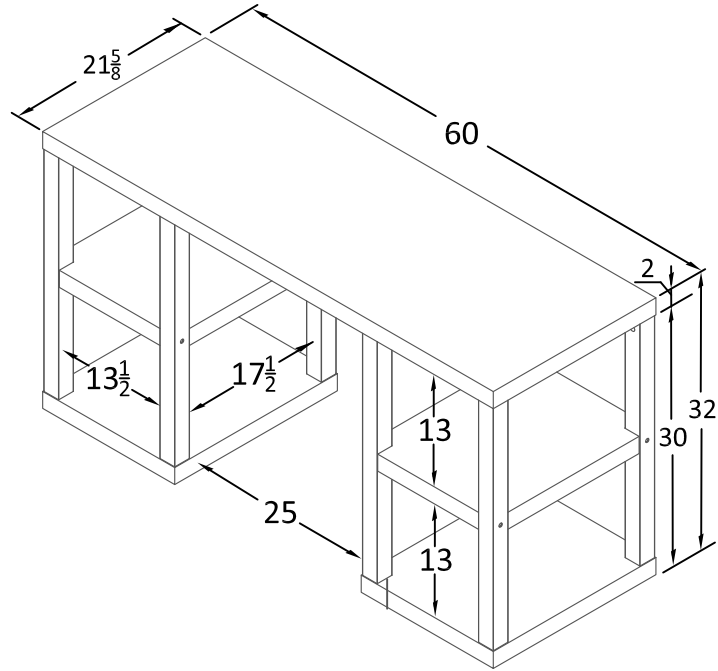

Deluxe Parsons Desk

Model Number:
9318296, 9318496

OVERALL PRODUCT SIZE(in inches)

Desk: 60" (W)* 21 $\frac{5}{8}$ "(D)* 32"(H)

Unit Net Weight: 47.08 LBS (21.4KG)

MAXIMUM WEIGHT CAPACITIES